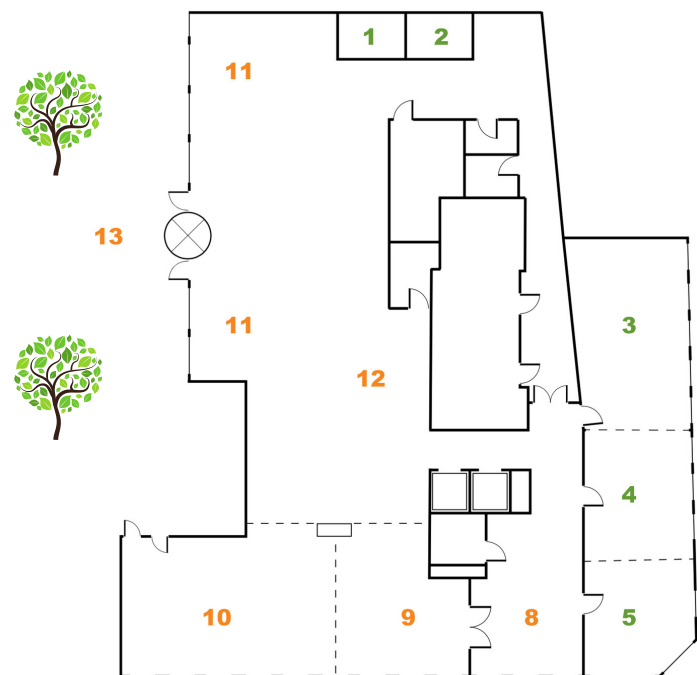

Meeting & Event Spaces

Floor Plan & Capacities

Ground Floor